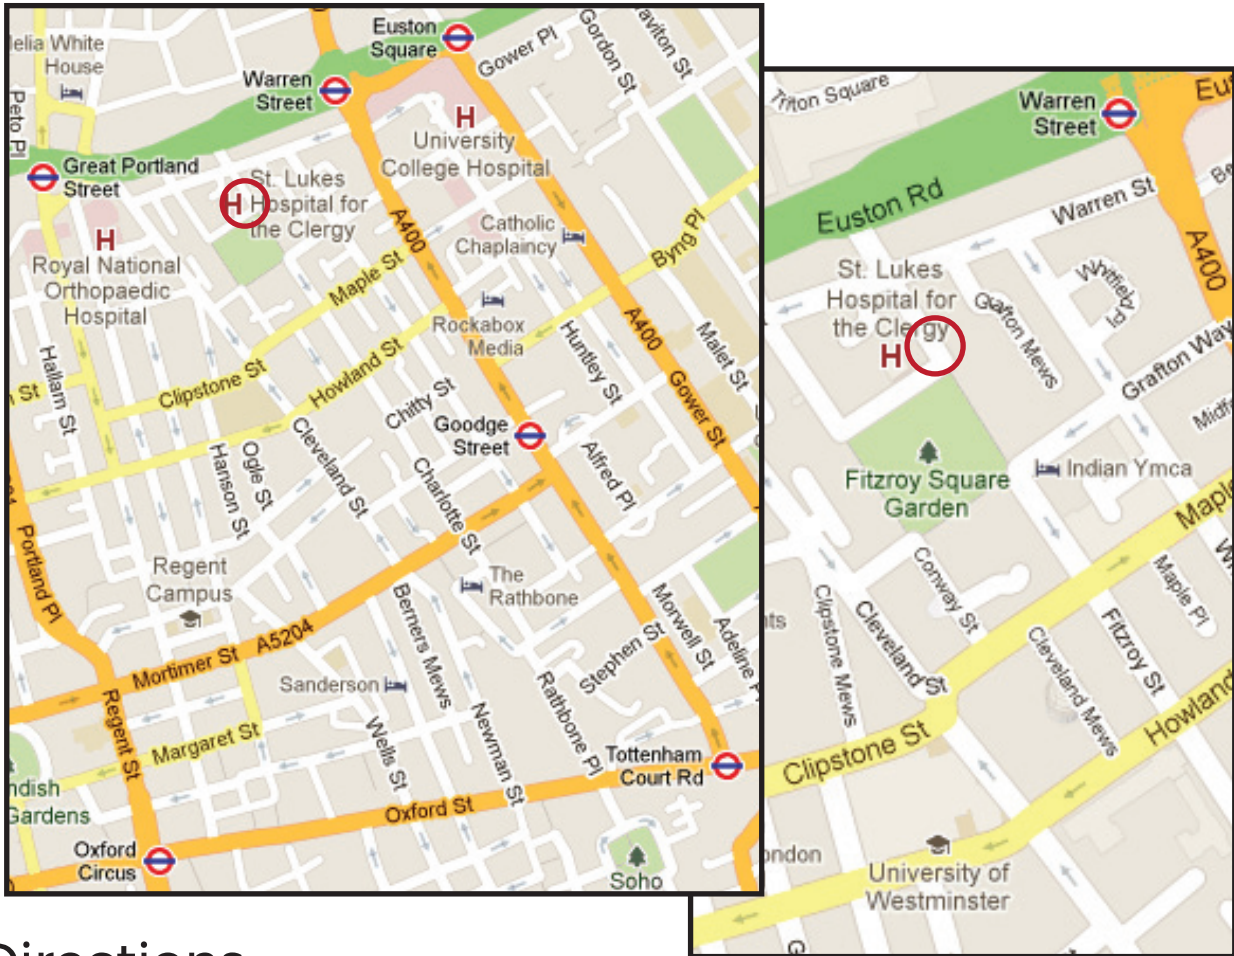

How to find us

10 Fitzroy Square, London, W1T 5HP

Directions

The nearest Underground Station is Warren Street which is on the Northern Line.

- Leave the station via the Warren Street exit.
- Turn right down Warren Street.
- Turn left on Fitzroy Street.
- Proceed down Fitzroy Street to Fitzroy Square.
- Our office is located on the left just before reaching Fitzroy Square. You will see a plaque with our name on the wall.

Other Tube Stations

Our office can be reached via the following Underground stations. Walking times are approximate.

- Warren Street (3 mins)
- Great Portland Street (5 mins)
- Goodge Street (8 mins)
- Euston Square (8 mins)
- Tottenham Court Road (15 mins)
- Oxford Circus (17 mins)