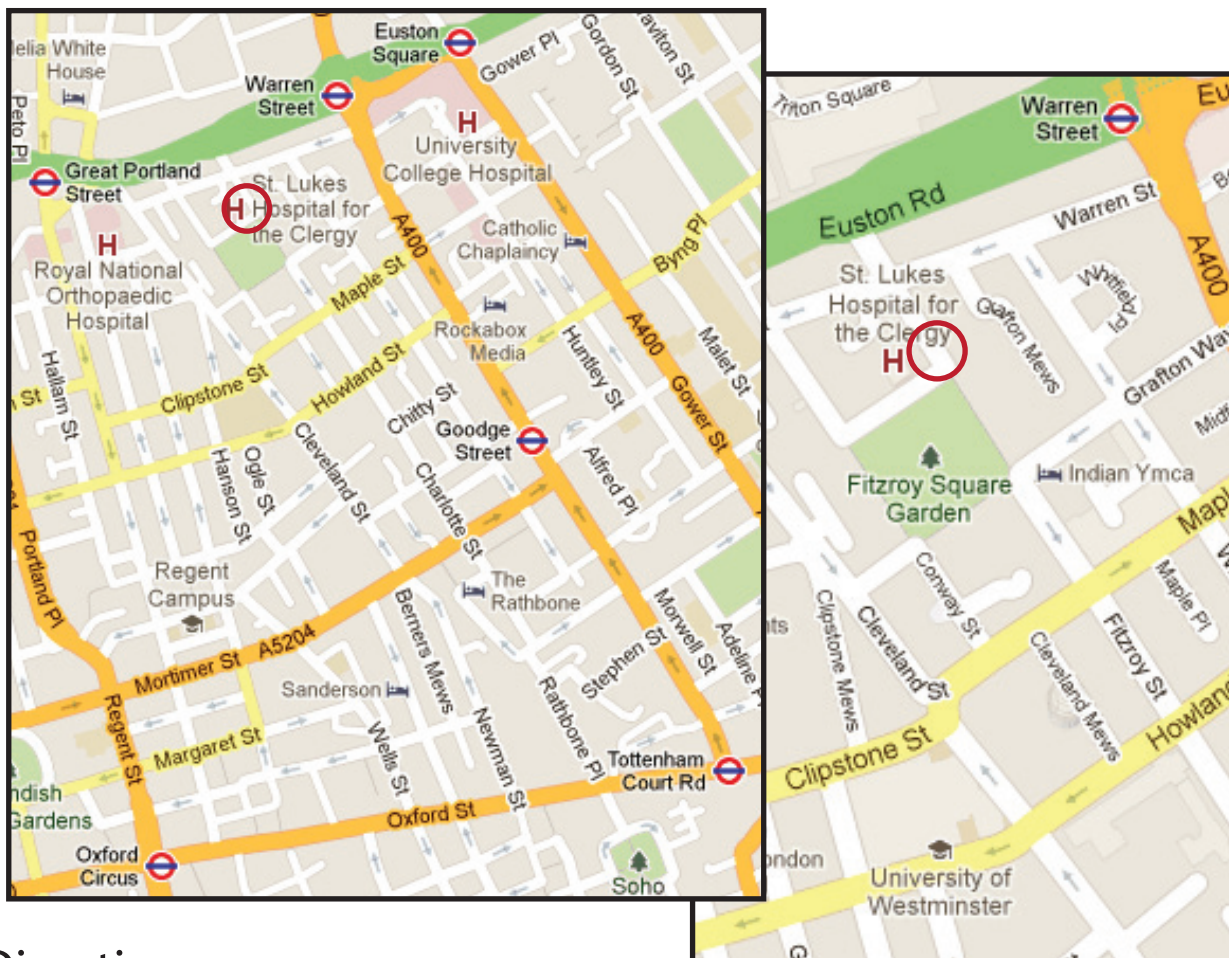

# How to find us

10 Fitzroy Square, London, W1T 5HP

## Directions

The nearest Underground Station is Warren Street which is on the Northern Line.

- Leave the station via the Warren Street exit.
- Turn right down Warren Street.
- Turn left on Fitzroy Street.
- Proceed down Fitzroy Street to Fitzroy Square.
- Our office is located on the left just before reaching Fitzroy Square. You will see a plaque with our name on the wall.

## Other Tube Stations

Our office can be reached via the following Underground stations. Walking times are approximate.

- Warren Street (3 mins)
- Great Portland Street (5 mins)
- Goodge Street (8 mins)
- Euston Square (8 mins)
- Tottenham Court Road (15 mins)
- Oxford Circus (17 mins)