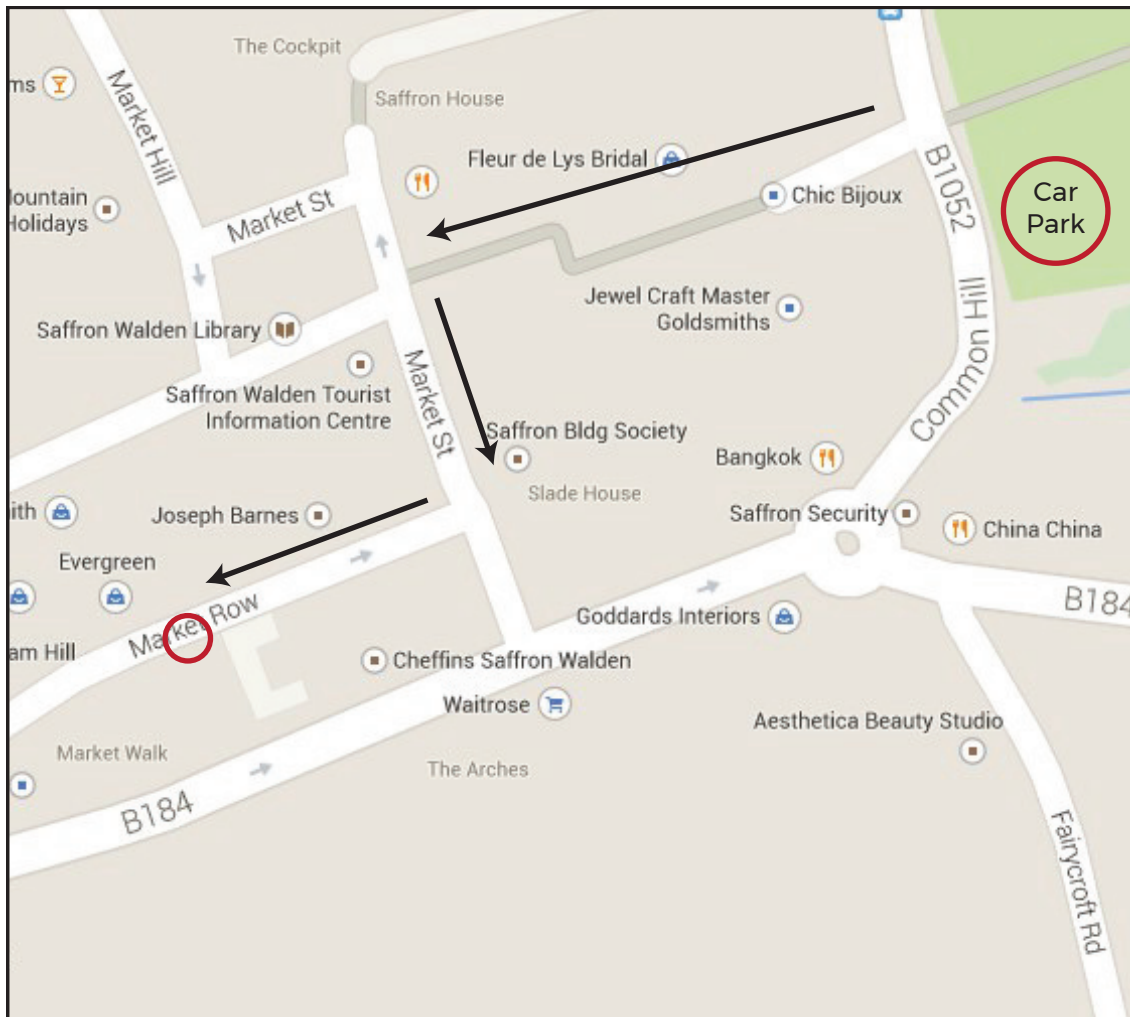

How to find us

9 Market Row, Saffron Walden, CB10 1HB

Directions

The Saffron Walden office is located in the centre of the town, just off the market square. Parking is available in the Pay and Display car park on the Common and at Waitrose. (limited spaces)

- From the car park, cross Common Hill and walk to the right.
- Turn immediately left into Rose & Crown Walk and proceed straight through the shopping parade to the end.
- On exiting the Rose & Crown shopping parade, turn left onto Market Street.
- After approx 40 yards turn right onto Market Row. You will find the KMD office is located on the right side of the street.