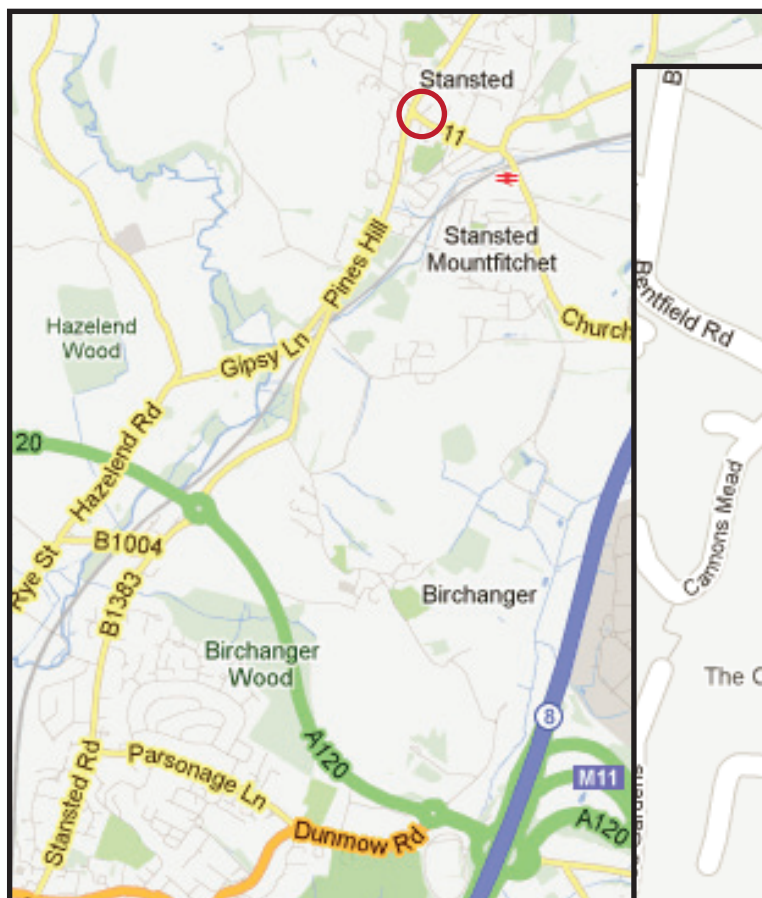

How to find us

Western House, 2 Cambridge Road, Stansted, CM24 8BZ

Directions

From the M11 Motorway

- Leave the M11 at Junction 8, signposted A120 (W), B Stortford.
- At the motorway roundabout take the exit signed A120 (W), Hertford.
- 100 yards later, at the next roundabout, go straight over, taking the second exit, signed A120 Hertford.
- 1 mile later, at the next roundabout, take the third exit, signed B1383 Newport.
- Follow this road to Stansted Mountfitchet. Turn right just after The Cock pub (on your left) onto Chapel Hill (B1051).
- Turn immediately left on to Crafton Green. You are now at the back of Western House. Turn immediately left into our car park.
- KMD visitor parking is marked. Our entrance is through the black iron gate into the courtyard.

From other directions

Follow the A120 Bishop's Stortford bypass until the roundabout where the B1383 to Newport is signed. Then follow the steps as indicated.

LONDON • STANSTED • CAMBRIDGE

01279 647663 • enquiries@kmdpwm.co.uk • kmdpwm.co.uk