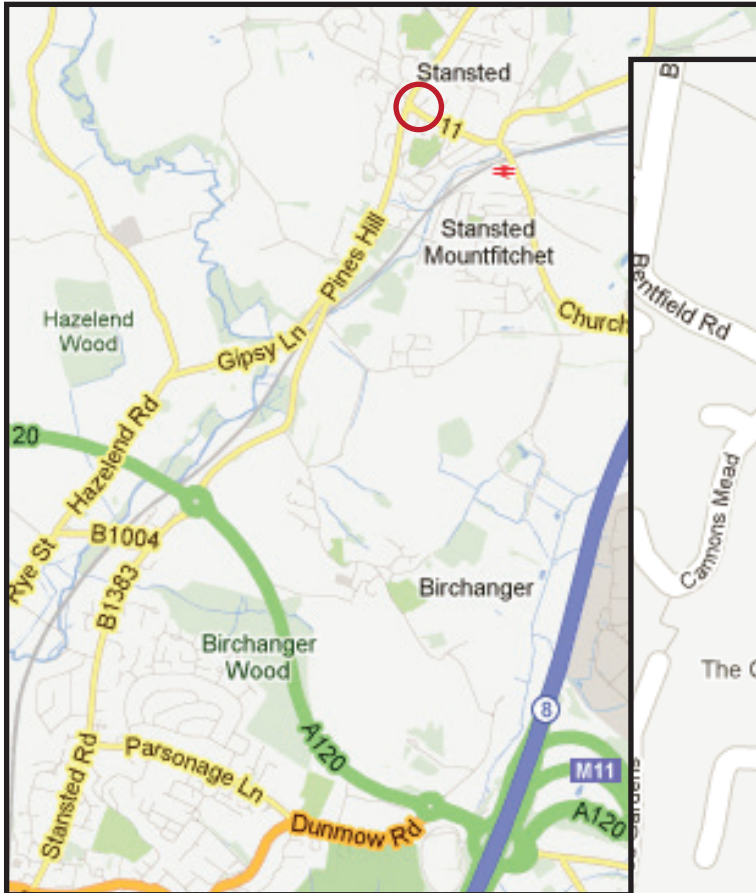

# How to find us

Western House, 2 Cambridge Road, Stansted, CM24 8BZ

## Directions

### From the M11 Motorway

- Leave the M11 at Junction 8, signposted A120 (W), B Stortford.
- At the motorway roundabout take the exit signed A120 (W), Hertford.
- 100 yards later, at the next roundabout, go straight over, taking the second exit, signed A120 Hertford.
- 1 mile later, at the next roundabout, take the third exit, signed B1383 Newport.
- Follow this road to Stansted Mountfitchet. Turn right just after The Cock pub (on your left) onto Chapel Hill (B1051).
- Turn immediately left on to Crafton Green. You are now at the back of Western House. Turn immediately left into our car park.
- KMD visitor parking is marked. Our entrance is through the black iron gate into the courtyard.

### From other directions

Follow the A120 Bishop's Stortford bypass until the roundabout where the B1383 to Newport is signed. Then follow the steps as indicated.

LONDON • STANSTED • SAFFRON WALDEN

01279 647663 • enquiries@kmdpwm.co.uk • kmdpwm.co.uk