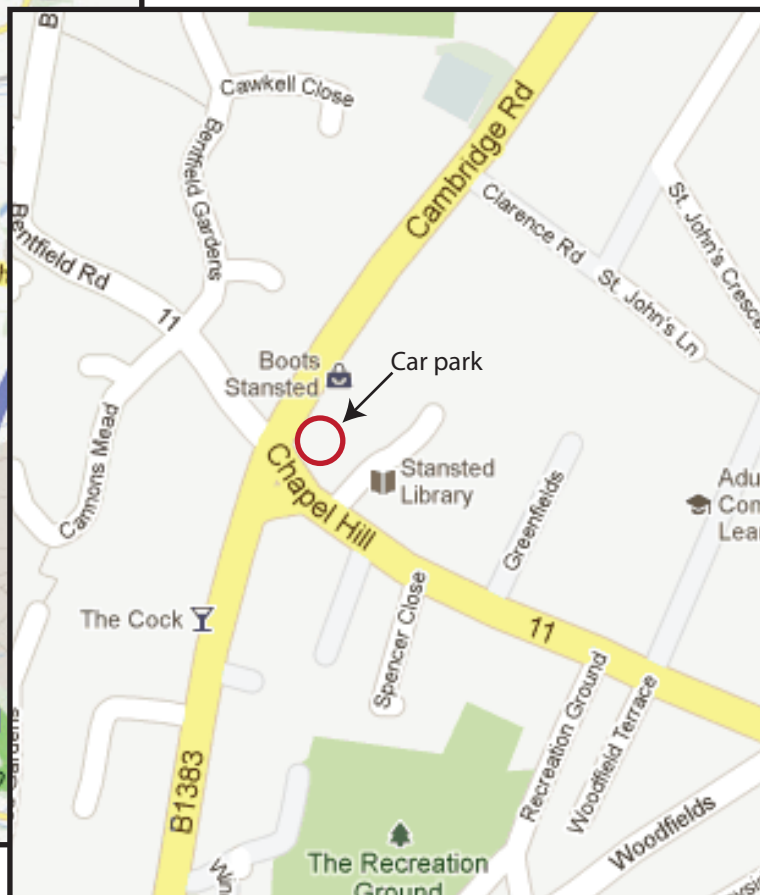

How to find us

Western House, 2 Cambridge Road, Stansted, CM24 8BZ

Directions

From the M11 Motorway

- Leave the M11 at Junction 8, signposted A120 (W), B Stortford.
- At the motorway roundabout take the exit signed A120 (W), Hertford.
- 100 yards later, at the next roundabout, go straight over, taking the second exit, signed A120 Hertford.
- 1 mile later, at the next roundabout, take the third exit, signed B1383 Newport.
- Follow this road to Stansted Mountfitchet. Turn right just after The Cock pub (on your left) onto Chapel Hill (B1051).
- Turn immediately left on to Crafton Green. You are now at the back of Western House. Turn immediately left into our car park.
- KMD visitor parking is marked. Our entrance is through the black iron gate into the courtyard.

From other directions

Follow the A120 Bishop's Stortford bypass until the roundabout where the B1383 to Newport is signed. Then follow the steps as indicated.

LONDON • STANSTED • CAMBRIDGE

01279 647663 • enquiries@kmdpwm.co.uk • kmdpwm.co.uk