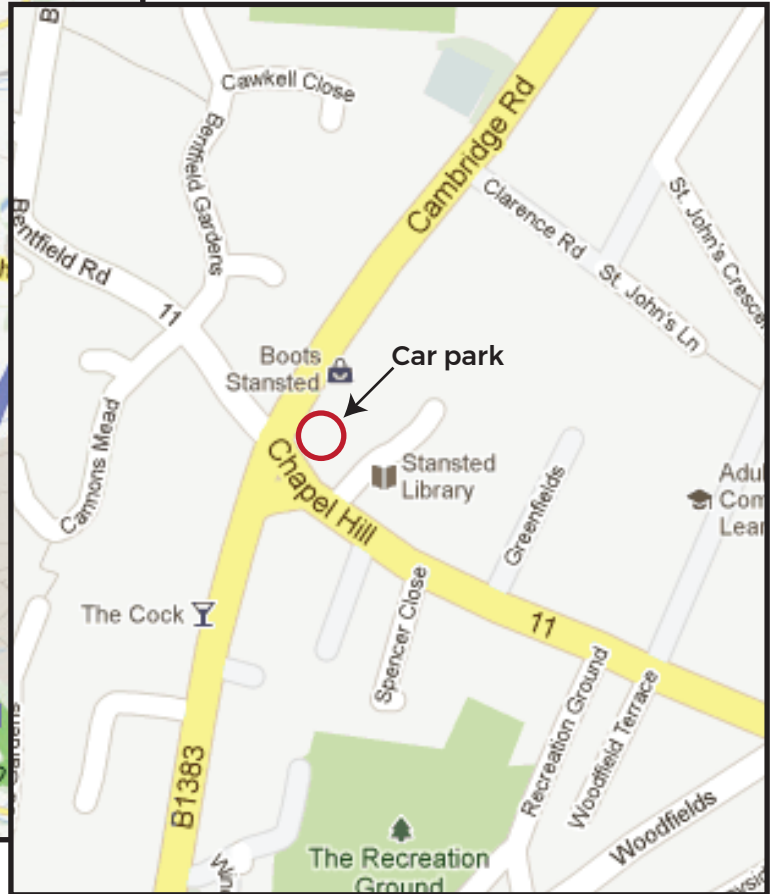

# How to find us

Western House, 2 Cambridge Road, Stansted, CM24 8BZ

## Directions

### From the M11 Motorway

- Leave the M11 at Junction 8, signposted A120 (W), B Stortford.
- At the motorway roundabout take the exit signed A120 (W), Hertford.
- 100 yards later, at the next roundabout, go straight over, taking the second exit, signed A120 Hertford.
- 1 mile later, at the next roundabout, take the third exit, signed B1383 Newport.
- Follow this road to Stansted Mountfitchet. Turn right just after The Cock pub (on your left) onto Chapel Hill (B1051).
- Turn immediately left on to Crafton Green. You are now at the back of Western House. Turn immediately left into our car park.
- KMD visitor parking is marked. Our entrance is through the black iron gate into the courtyard.

### From other directions

Follow the A120 Bishop's Stortford bypass until the roundabout where the B1383 to Newport is signed. Then follow the steps as indicated.

LONDON • STANSTED • SAFFRON WALDEN

01279 647663 • enquiries@kmdpwm.co.uk • kmdpwm.co.uk