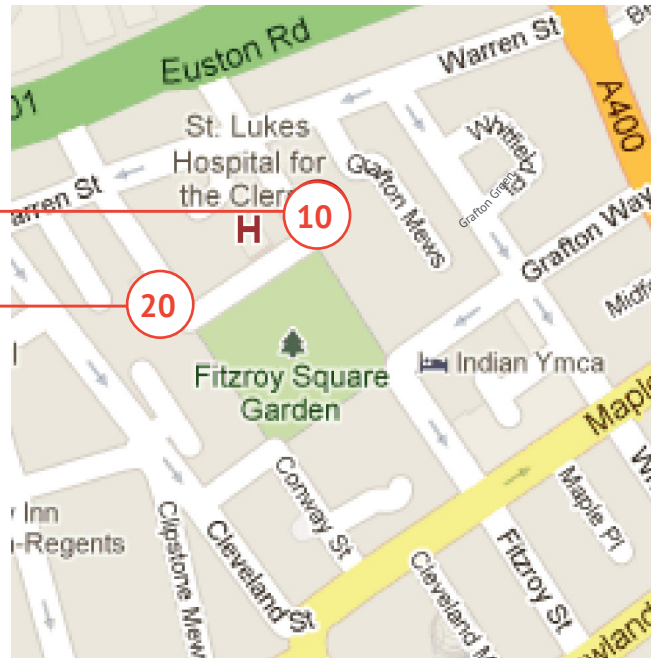

kmd
PRIVATE WEALTH MANAGEMENT

kmd
PRIVATE WEALTH MANAGEMENT